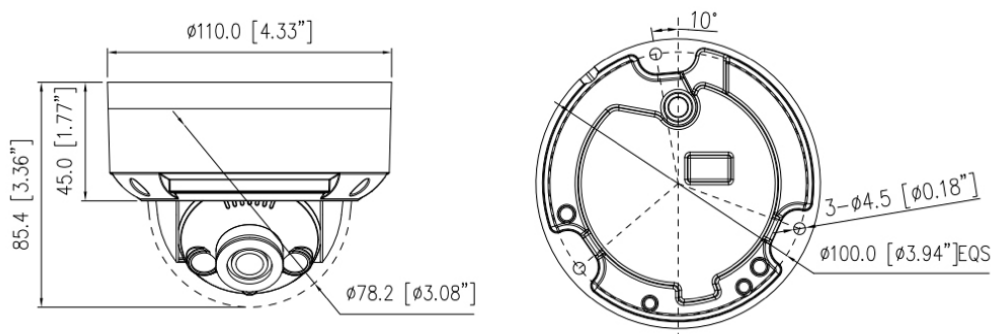

Dimensions (mm)