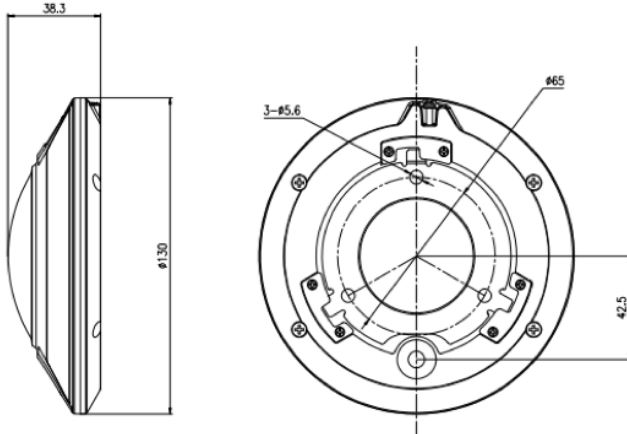

Dimensions (mm)